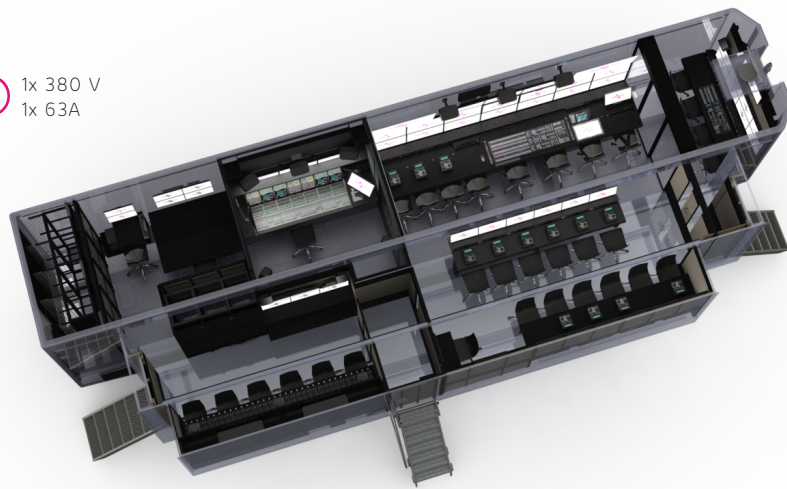

# Millenium Signature 14

- 4K**
- HDR**
- HD**
- DOLBY**
- Multiple control room
- Extensible
- ⚡ 1x 380 V  
1x 63A

25 up to 40 SONY HDC 3500  
up to 40 SONY HDC 4300 Slow motion cameras  
6 wireless cameras

up to 10 HD DECK + USB

6 up to 10 HD EVS 12 channels video server

SONY XVS 9000

LAWO MC2 56

25 up to 35 SONY HDC 3500  
included up to 6 SONY HDC 4300 Slow motion cameras

up to 4 UHD DECK + USB

6 up to 10 UHD EVS 4 channels video server

SONY XVS 9000

LAWO MC2 56

MERCEDES Actros 1853 **GM-761-EV**

**Lengths** Semi: 13.80 m  
+ Towing vehicle: 16.50 m  
**Widths** Fully expanded: 5.10 m  
+ 1m for lateral stairs  
Fully stowed: 2.55 m  
**Height** 4.00 m

MERCEDES Actros 1853 **GM-961-EV**

**Lengths** Semi: 13.80 m  
**Widths** Fully stowed: 2.55 m  
**Height** 4.00 m