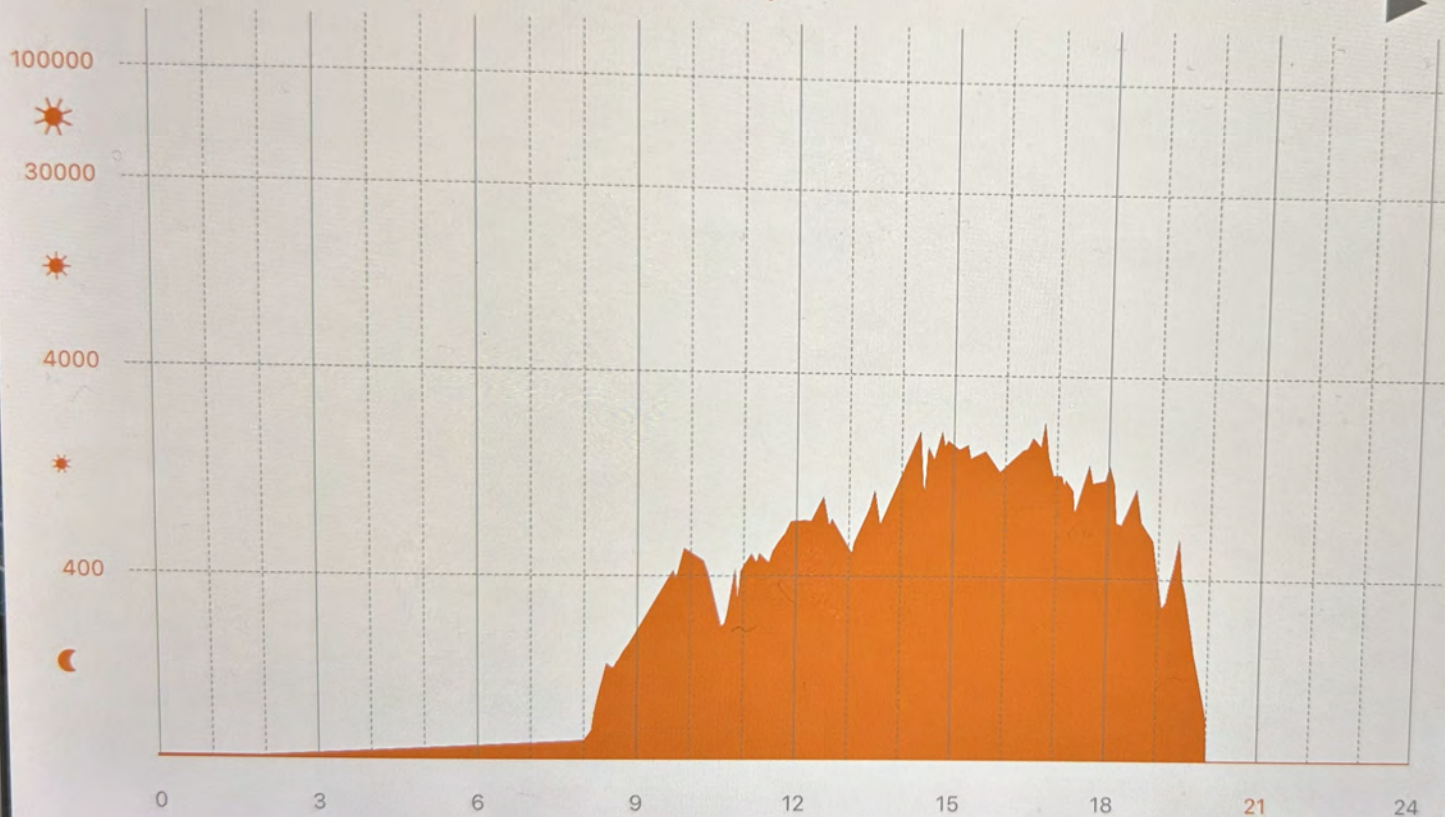

IO SENSOR 2

1 day

1 week

1 month

1 year

today

compare

OK

SCENARIOS

AGENDA

SMART