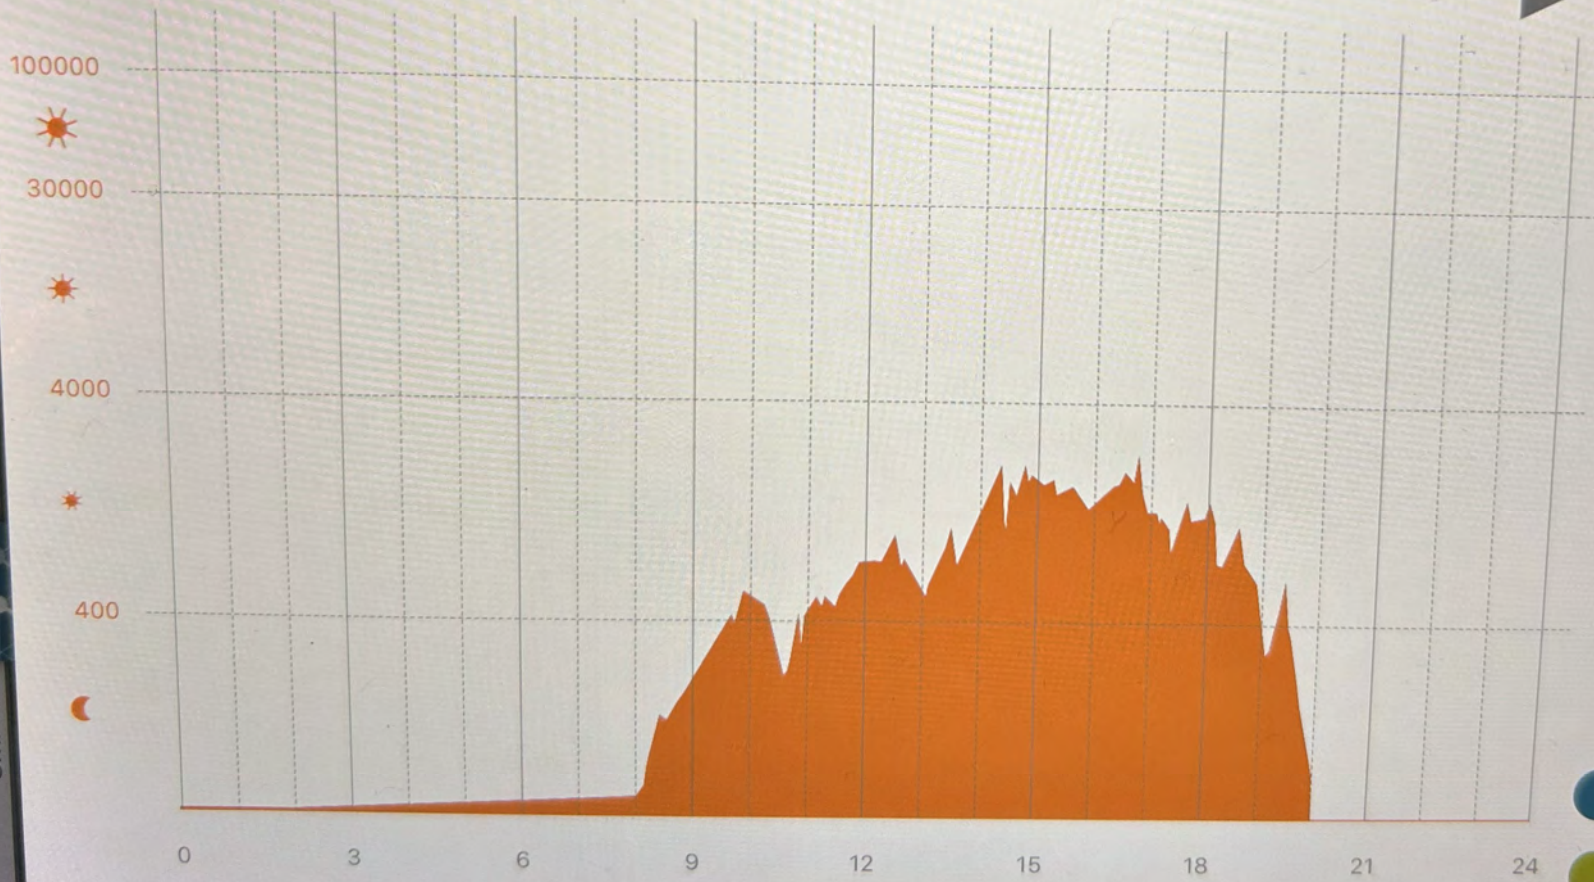

1 year

today

Last measure: **80 lux**

On this period: Min : 50 lux - Max : 2043 lux

Battery state:

compare

OK

my home

my security

IO SENSOR 2

1 day

1 week

1 month

1 year

today

compare