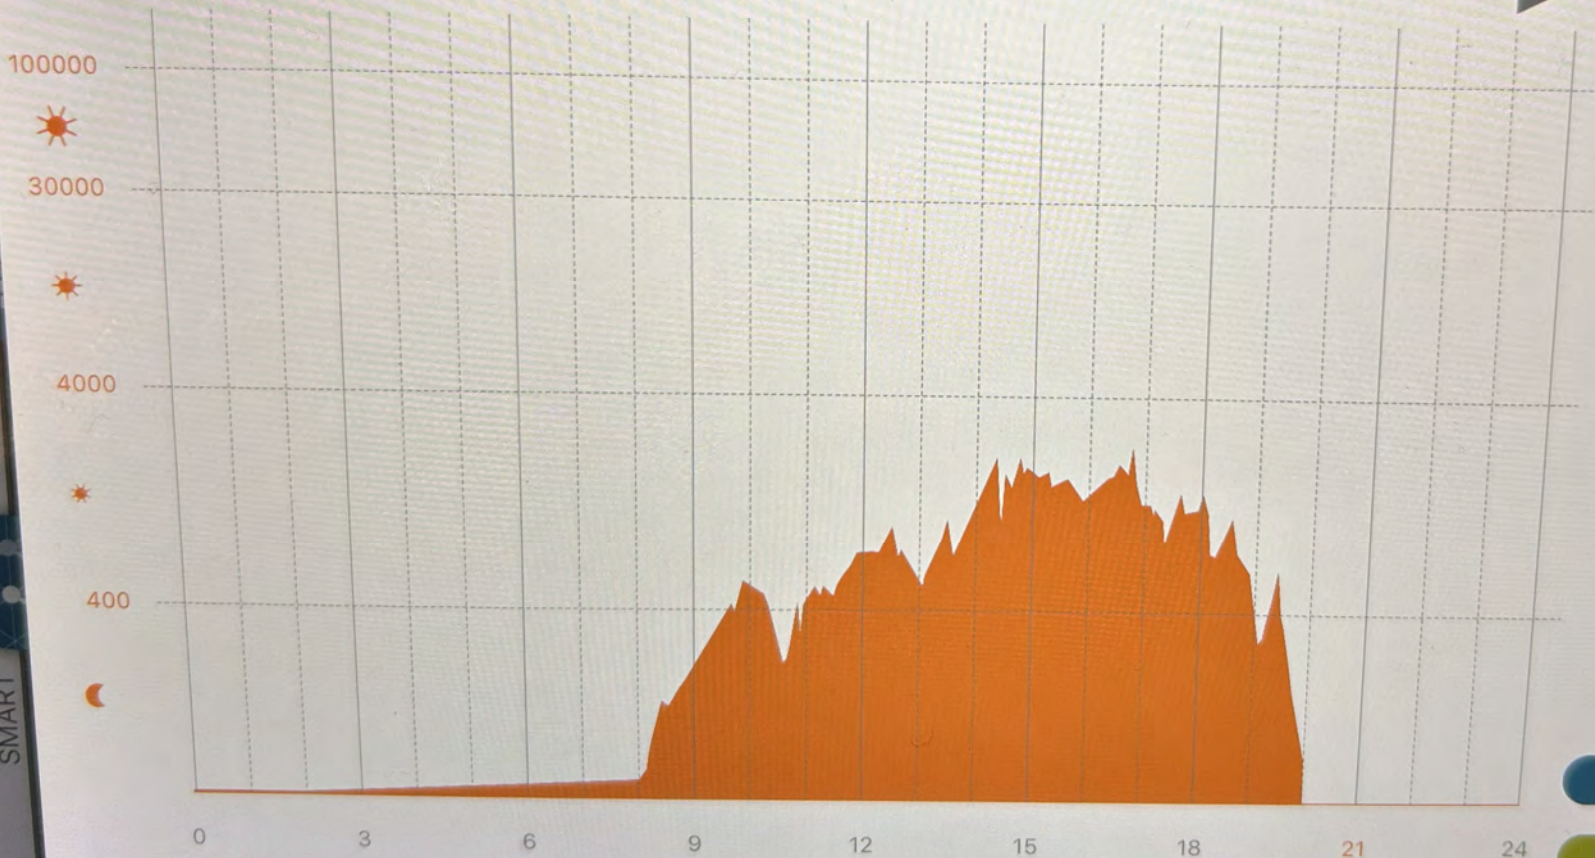

SMART

IO SENSOR 2

1 day

1 week

1 month

1 year

today

compare

1 year

today

Last measure: **80 lux**

On this period: Min : 50 lux - Max : 2043 lux

Battery state:

compare

OK

my home