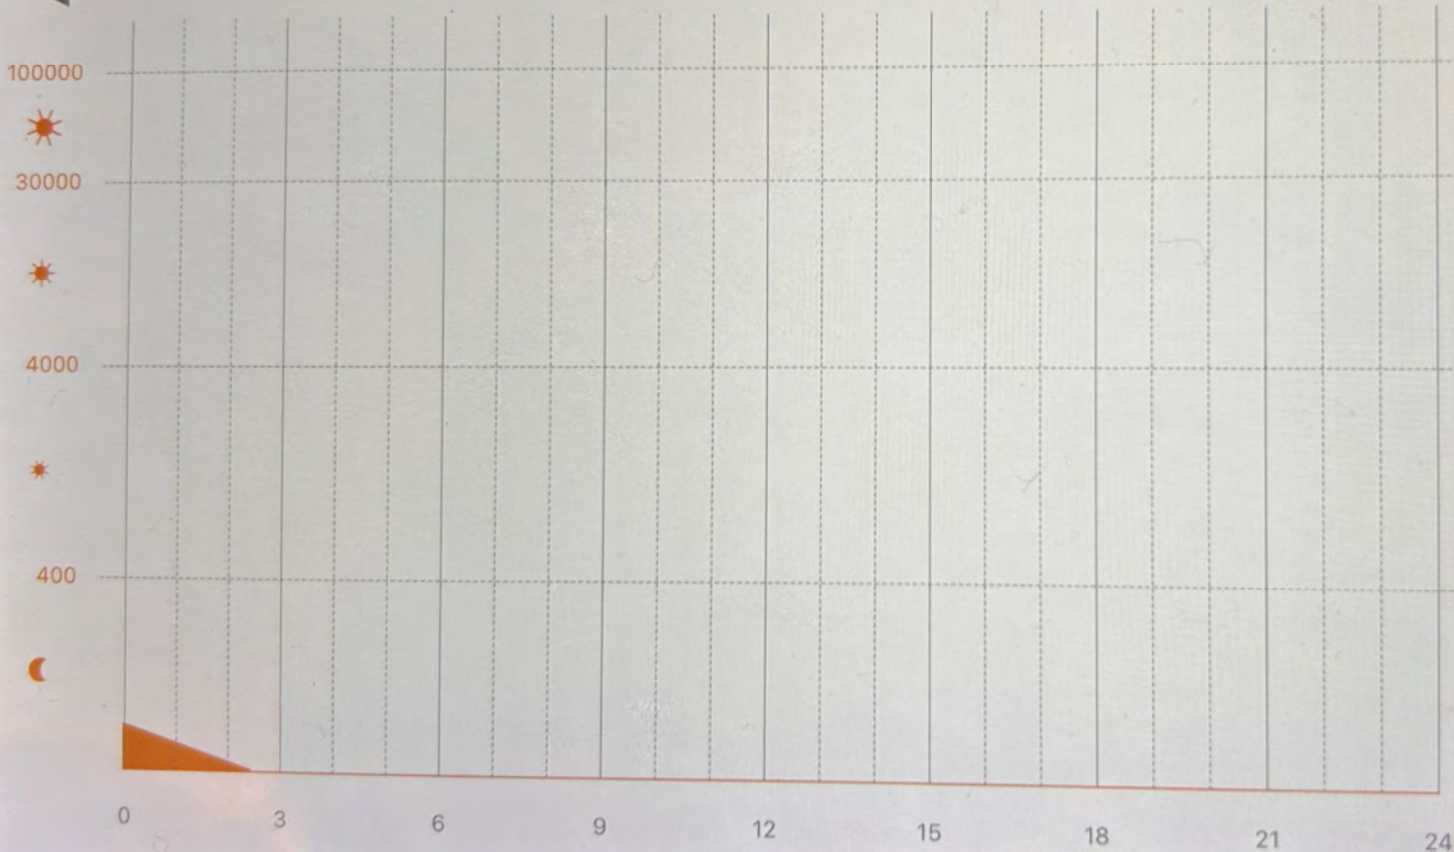

IO SENSOR 2

1 day

1 week

1 month

1 year

today

compare
OK

SCENARIOS
AGENDA
SMART